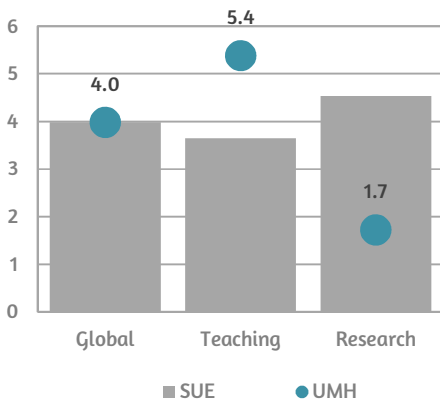

Annual average variation rate of university performance 2010-2016

Percentage

Please see www.u-ranking.es for methodological details on definition and calculation of the indicators and indices.