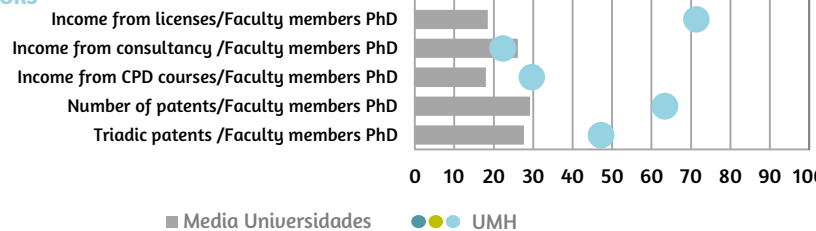

INNOVATION & TECHNOLOGICAL DEVELOPMENT INDICATORS

Please see www.u-ranking.es for methodological details on definition and calculation of the indicators and indices.